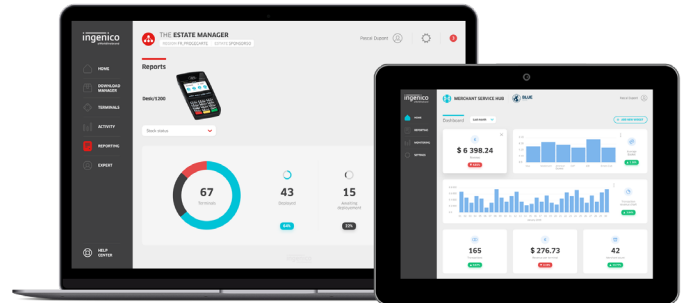

The Desk/1500 is supported by our Cloud Services